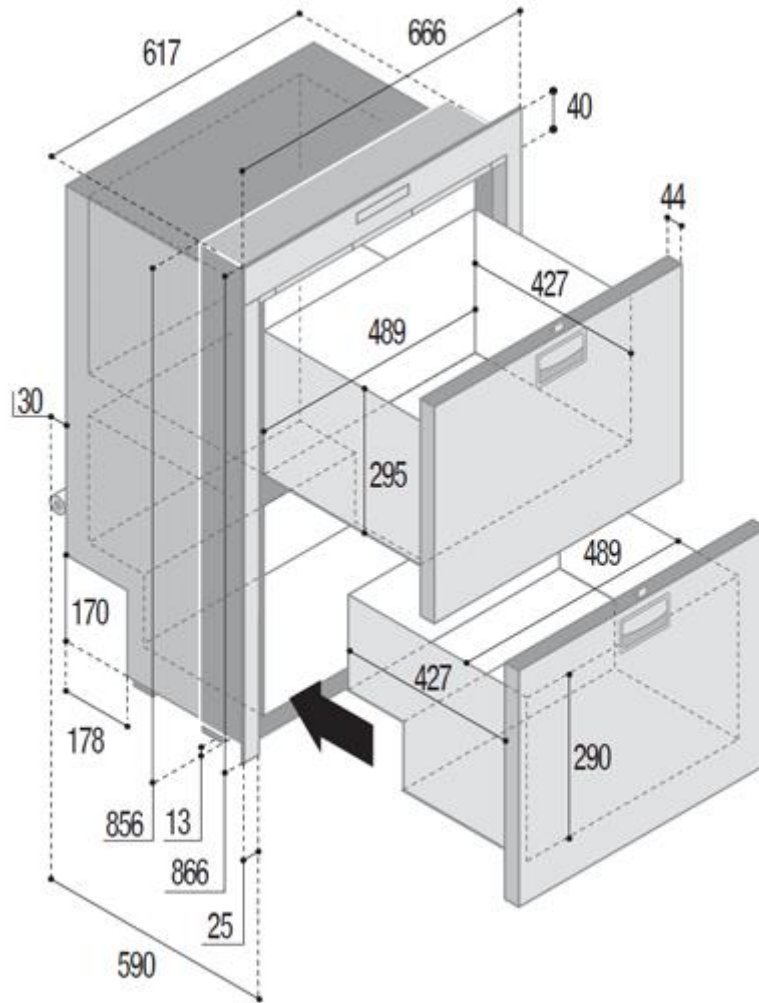

**DW180 OX2 DTX DOUBLE FREEZER/REFRIGERATOR COMPARTMENT**

Overall dimension with Door Inside mounting flange

Built-in dimension with Door Inside - Door Outside mounting flanges

	Profilo di fissaggio	Vano incasso	
	Mounting flange	Door Inside	Door Outside
t: 25/40		a: 590	a: 546
w: 666		b: 617	b: 617
h: 866		c: 856	c: 856