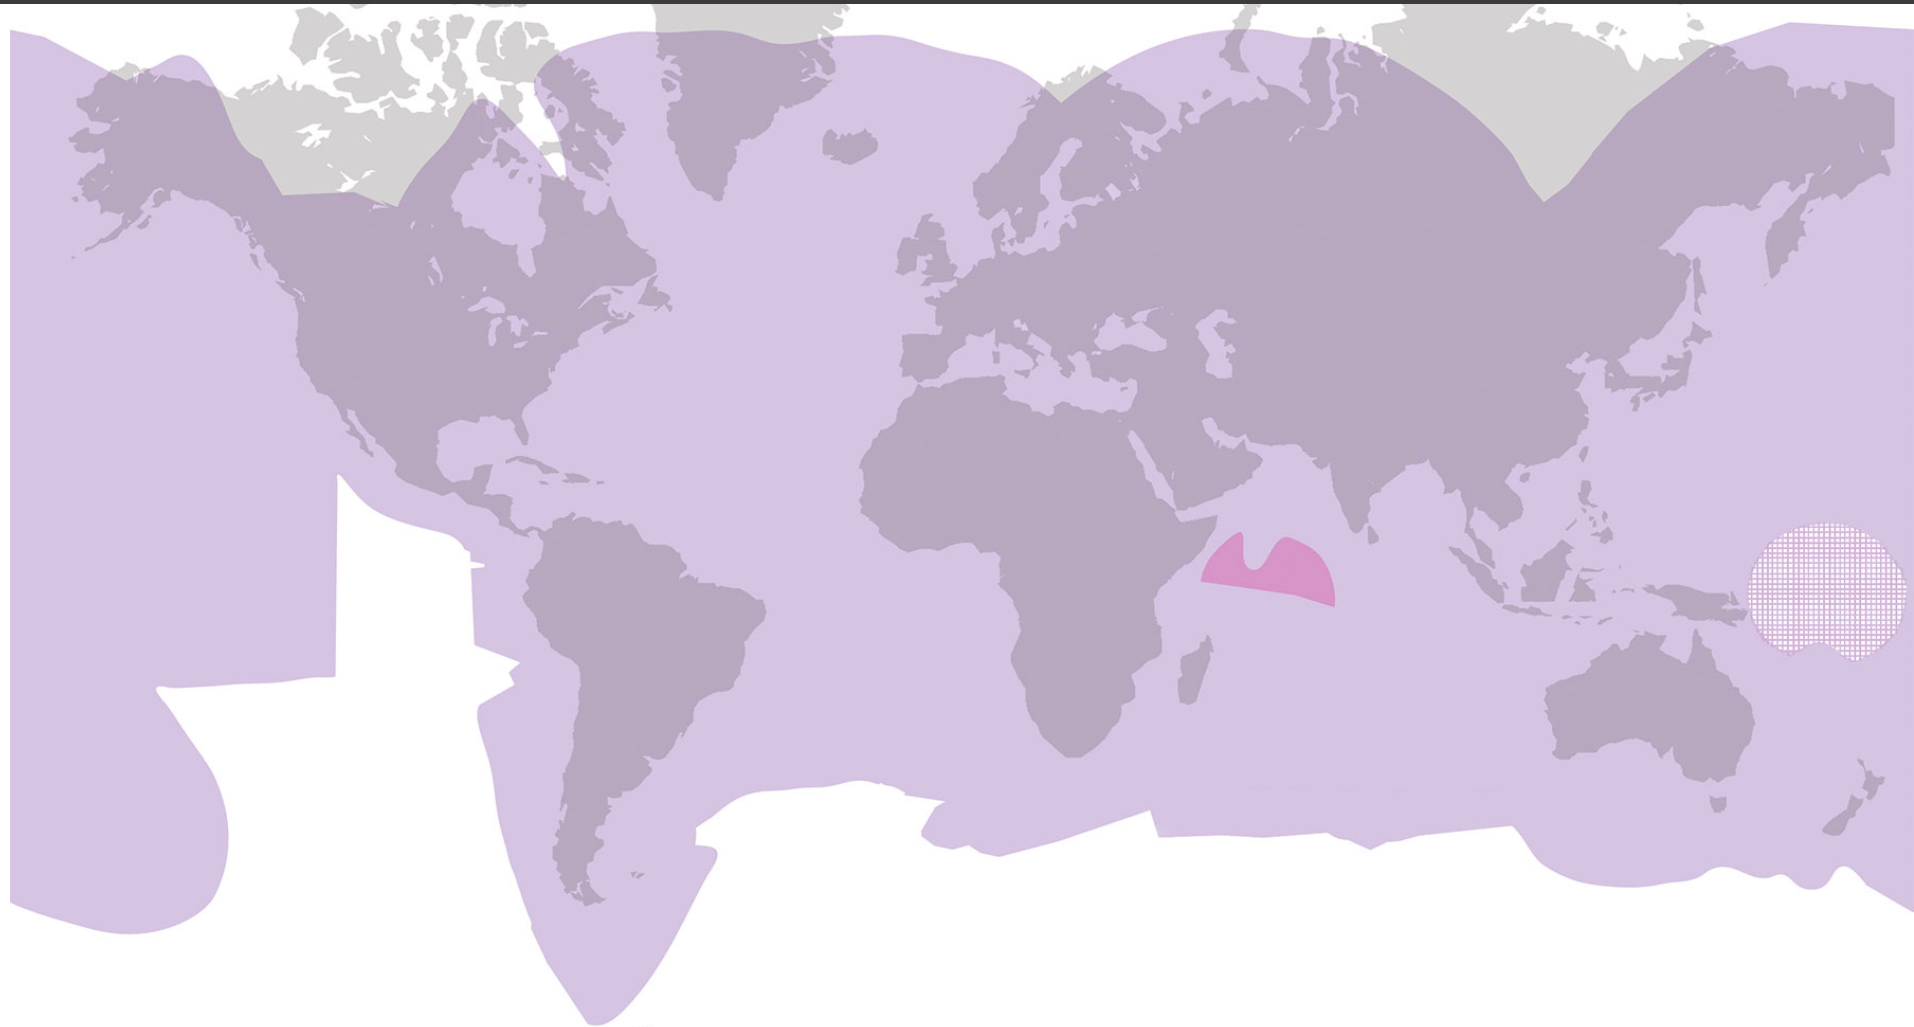

TracPhone® V30/V3HTS

mini-VSAT Broadband_{sm} Ku-band Coverage*

Visit kvh.com/htscoverage for the latest coverage maps

Ku-band Current Coverage

Anticipated 2021 Coverage

The TracPhone V30 & V3HTS are 2-axis, stabilized antennas that do not provide coverage in areas where the satellite is directly overhead.

World Headquarters

KVH Industries, Inc. · Middletown, RI U.S.A.
+1.401.847.3327 · info@kvh.com

EMEA Headquarters

KVH Industries A/S · Kokkedal, Denmark
+45.45.160.180 · info@emea.kvh.com

Asia-Pacific Headquarters

KVH Industries Pte Ltd. · Singapore
+65.6513.0290 · info@apac.kvh.com