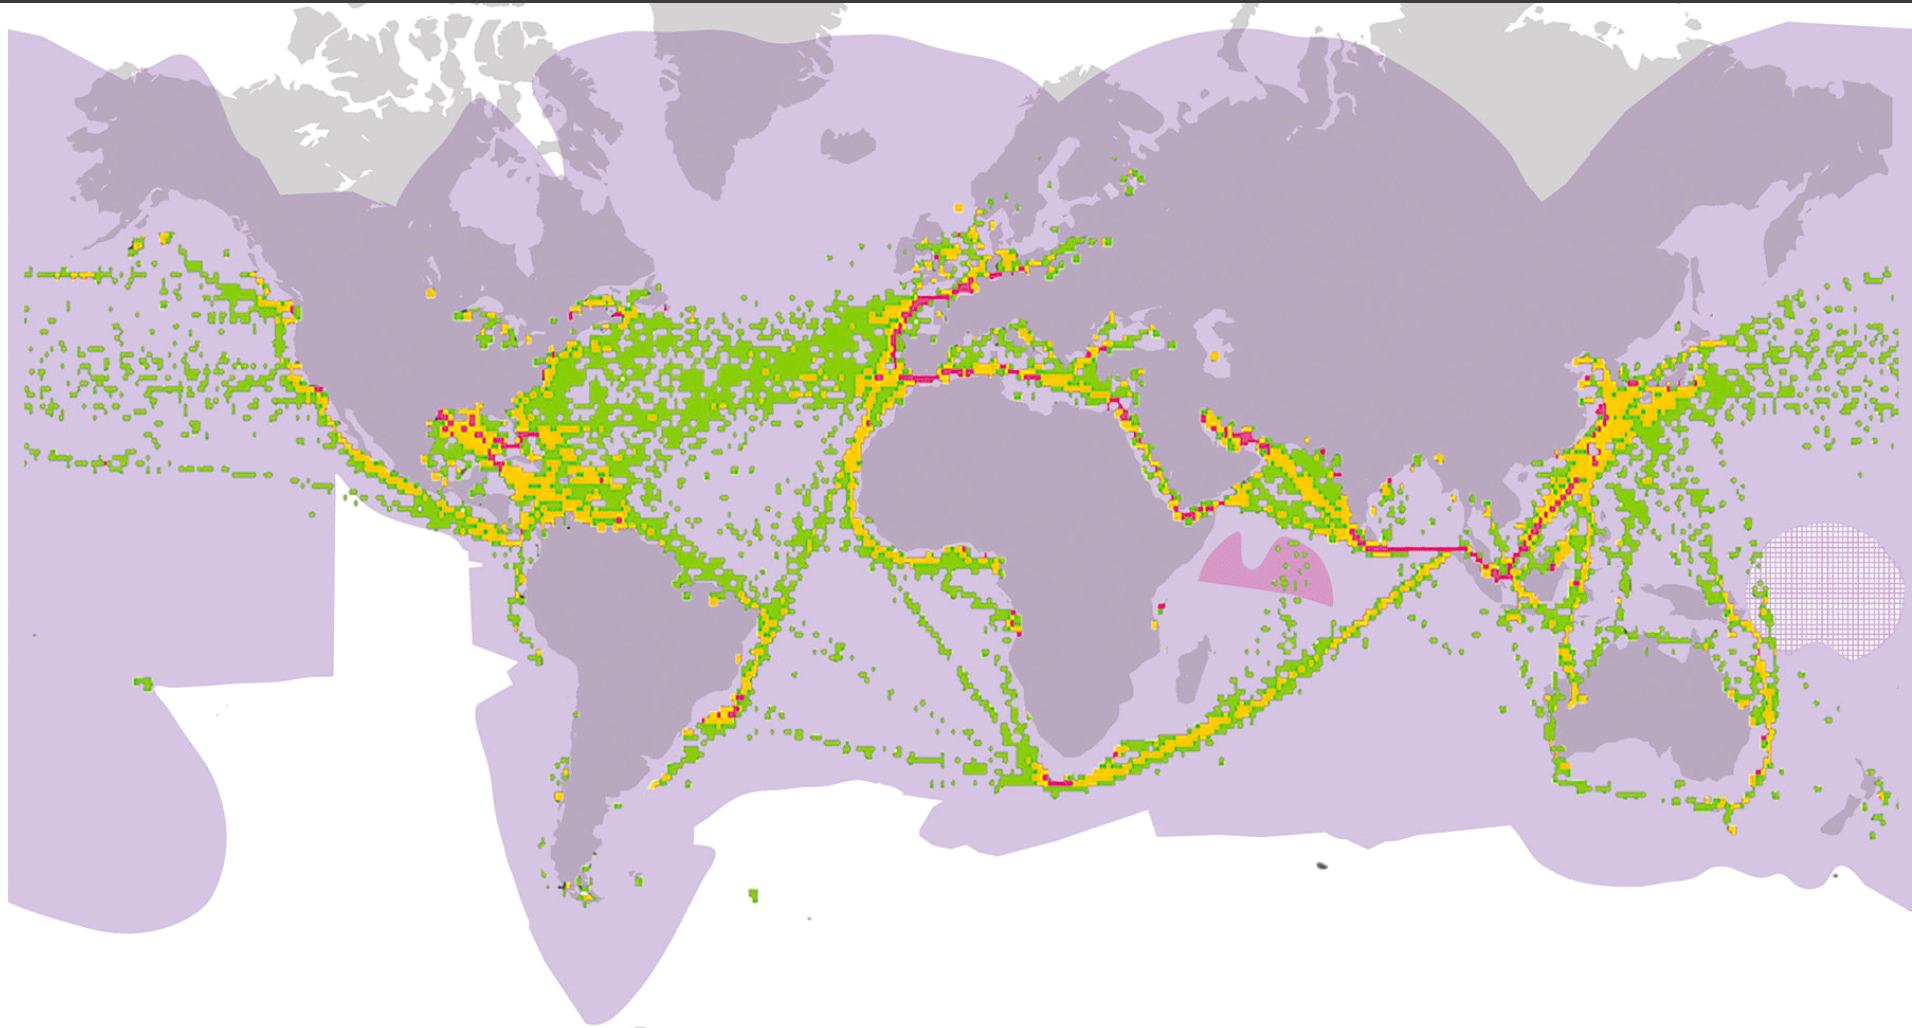

# TracPhone® V30/V3HTs

mini-VSAT Broadband<sub>sm</sub> Ku-band Coverage\*

Visit [kvh.com/htscoverage](http://kvh.com/htscoverage) for the latest coverage maps

 Ku-band Current Coverage

 Anticipated 2021 Coverage

**Shipping Density:**

 High

 Medium

 Low

 The TracPhone V30 & V3HTs are 2-axis, stabilized antennas that do not provide coverage in areas where the satellite is directly overhead.

 The TracPhone V30 & V3HTS are 2-axis, stabilized antennas that do not provide coverage in areas where the satellite is directly overhead.