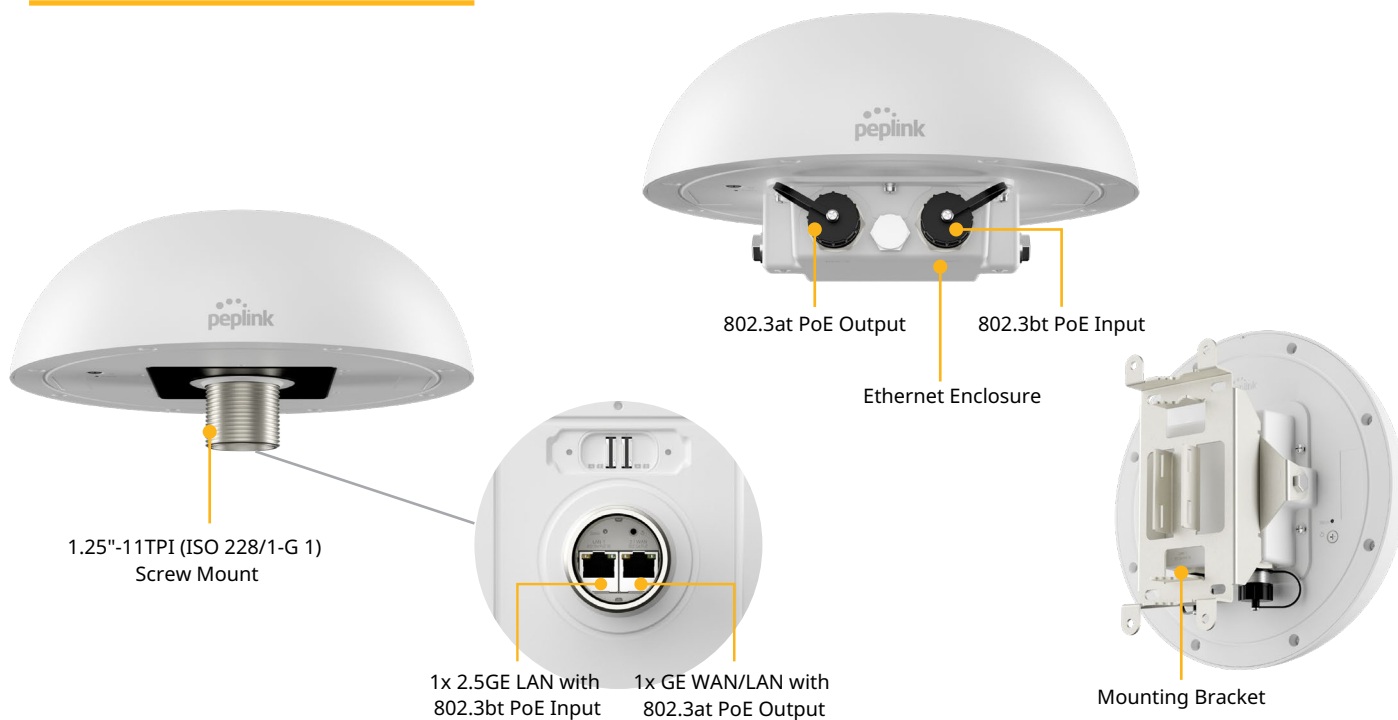

Dome Pro Duo

WAN Interface	1x 10/100/1000M Ethernet 2x 5G Modems with Redundant SIM Slots	Power Consumption	24 W (max., without PoE output)
LAN Interface	1x 10/100/1000/2500M Ethernet	Dimension	5.12 inches (radius) x 4.79 inches (height) 130 mm (radius) x 122 mm (height)
Wi-Fi Interface	Simultaneous Dual-Band (2.4GHz / 5GHz) Wi-Fi 6, 2X2 MIMO Wi-Fi WAN and/or AP	Weight	With Ethernet Enclosure: 4.19 pounds / 1.9 kg Without Ethernet Enclosure: 3.53 pounds / 1.6 kg
Number of PepVPN SpeedFusion Peers	2	Operating Temperature	-40° - 149°F / -40° - 65°C
Enclosure	Rugged outdoor IP67 (with Ethernet Enclosure)	Humidity	15% - 95% (non-condensing)
Recommended Users	150	Package Content	Dome Pro Duo, Ethernet Enclosure, 2x Waterproof Ethernet Connector (ACW-112), Mounting Kit Set
Cellular Data Rate (Downlink / Uplink)	5G: 3.4 Gbps / 900 Mbps CAT-20: 1.6 Gbps / 200 Mbps	SIM Options	Nano-SIM (4FF) Peplink eSIM BYO eSIM (2 profiles) ⁵ RemoteSIM from SIM Injector FusionSIM
Antenna	8X8 Internal Cellular Antennas 2X2 Internal Wi-Fi Antennas 1x Internal GPS Antenna	Warranty	1-Year Limited Warranty
Power Input	1x 802.3at PoE+ (without PoE output) / 1x 802.3bt PoE+ + (with PoE output)		
Power Output	1x 802.3at PoE+		

Ordering Information

Product Code

DOM-PRO-DUO-5GN-PRM
Embedded Modem(s):
2x 5G

Regions

APAC & EMEA

5G Bands

5G (SA & NSA) Sub 6Ghz:
n1, n2, n3, n5, n7, n8, n12, n13,
n14, n18, n20, n25, n26, n28, n29,
n30, n38, n40, n41, n48, n66, n70,
n71, n75, n76, n77, n78, n79