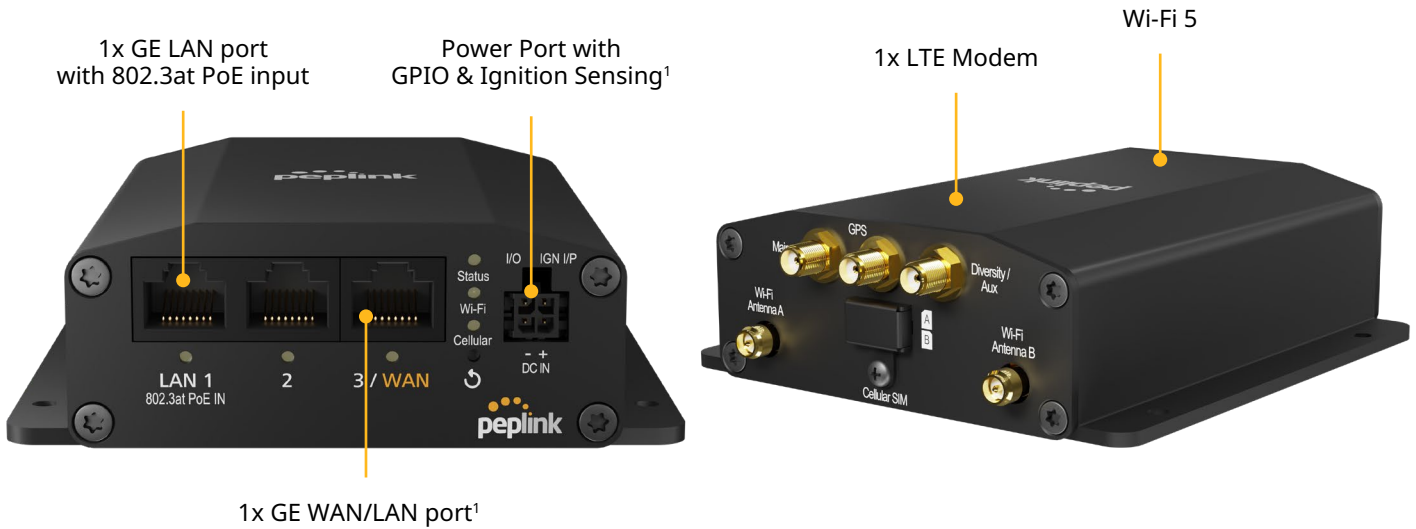

## Plug and play, anyone?

SpeedFusion Connect\* services makes the BR1 Mini the ultimate plug-and-play device. Power up, switch on, and get connected. SpeedFusion Connect also works with Peplink technologies such as Hot Failover<sup>^</sup>, ensuring reliable connectivity is accessible at all times.

## Specifications

<b>WAN Interface</b>	1x 10/100/1000M Ethernet <sup>1</sup> 1x Embedded Cellular Modem with Redundant SIM Slots	<b>Antenna Connectors</b>	2x SMA Cellular Antenna Connectors 2x RP-SMA Wi-Fi Antenna Connectors 1x SMA GPS Antenna Connector
<b>LAN Interface</b>	2x 10/100/1000M Ethernet	<b>Power Input</b>	Power Port: 10V – 30V DC AC Adapter: AC Input 100V–240V / DC Output 12V Power over Ethernet 802.3at
<b>Wi-Fi Interface</b>	Simultaneous Dual-Band (2.4GHz / 5GHz) Wi-Fi 5, 2X2 MIMO Wi-Fi WAN <sup>1</sup> and/or AP	<b>Power Consumption</b>	13W (nominal), 18W (max.)
<b>SpeedFusion features</b>	Hot Failover <sup>1</sup> / WAN Smoothing <sup>1</sup>	<b>Dimension</b>	5.0 x 4.2 x 1.4 inches / 125.7 x 107 x 35 mm
<b>Number of SpeedFusion VPN Peers</b>	2 / 5 <sup>2</sup>	<b>Weight</b>	0.95 pounds / 430 grams
<b>Feature</b>	GPIO <sup>1</sup> , Ignition Sensing <sup>1</sup>	<b>Operating Temperature</b>	-40° – 149°F / -40° – 65°C
<b>Router Throughput</b>	300Mbps	<b>Humidity</b>	15% – 95% (non-condensing)
<b>SpeedFusion VPN Throughput</b>		<b>Certifications</b>	FCC, CE, RoHS UL 121201 (Class I and Division 2)
- No Encryption	80Mbps	<b>Package Content</b>	1x BR1 Mini 2x LTE Antennas (ACW-235) 2x Dual Band Wi-Fi Antennas (ACW-342) 1x GPS Active Antenna (ACW-232) 1x 12V 2A 4pin Power Supply (ACW-632)
- 256-bit AES	20 Mbps / 60Mbps <sup>2</sup>	<b>SIM Card Size</b>	Nano-SIM (4FF)
<b>Recommended Users</b>	1-60	<b>Warranty</b>	1-Year Limited Warranty
<b>Cellular Data Rate<sup>3</sup> (Downlink/Uplink)</b>	CAT-7: 300 Mbps/150 Mbps CAT-6: 300 Mbps/50 Mbps CAT-4: 150 Mbps/50 Mbps		