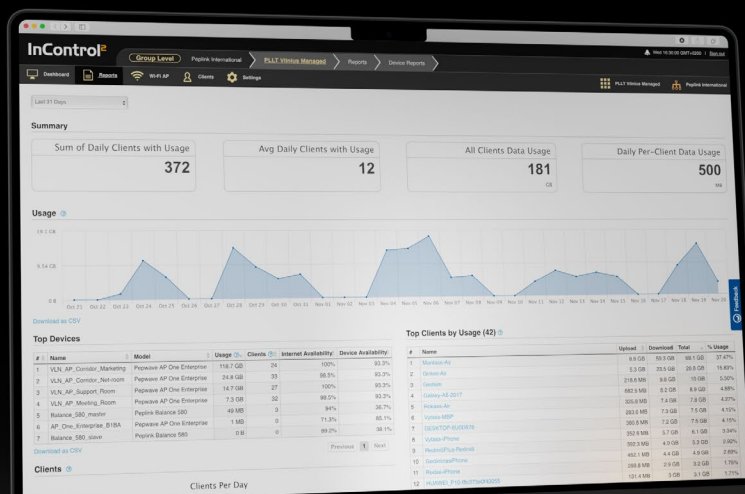

Stay in touch with InTouch

InTouch extends your reach to third party devices connected to the BR1 Mini. Remotely view, configure or troubleshoot third party devices, all within the InControl2 environment, eliminating the need for a separate and costly OOBM infrastructure.