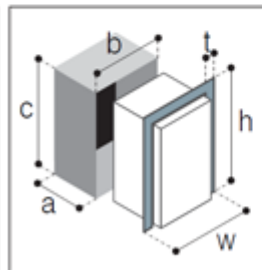

overall dimension (without mounting flange)

built-in and overall dimension with mounting flange (optional)

OPTIONAL

Profilo di fissaggio
Mounting flange

t: 25
w: 588
h: 379

Door Inside

Door Outside

Vano incasso
Built-in