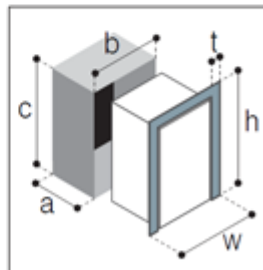

overall dimension (without mounting flange)

built-in and overall dimension with mounting flange (optional)

OPTIONAL

Profilo di fissaggio
Mounting flange

t: 25
w: 588
h: 379

Door Inside

Door Outside

Vano incasso
Built-in