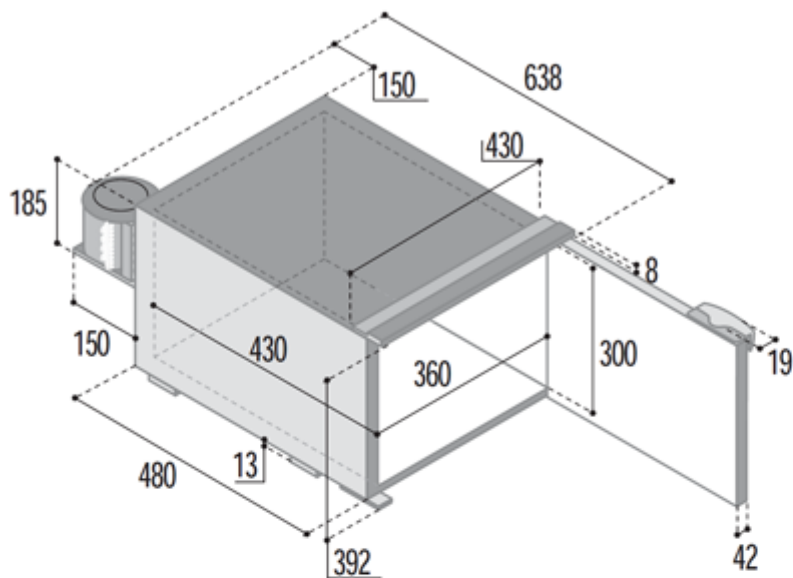

overall dimension (without mounting flange)

built-in and overall dimension with mounting flange (optional)

OPTIONAL

Profilo di fissaggio
Mounting flange

t: 25
w: 588
h: 379

Door Inside

Door Outside

Vano incasso
Built-in